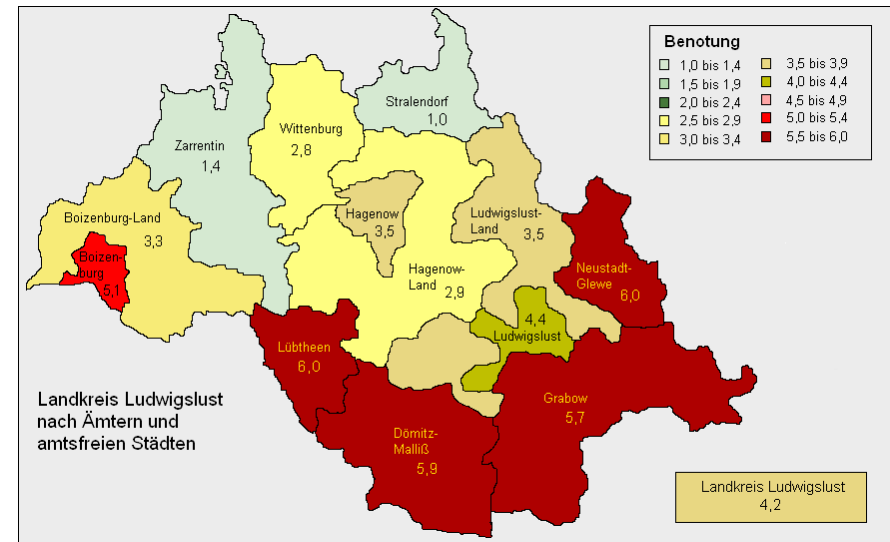

EcoRegion sustainable development measure

Ludwigslust County - Social analysis 2010

EcoRegion Partner Conference in Tallinn, 28.09.2010

... projects of Ludwigslust County

- Renewal of social analysis as planning instrument of the youth welfare service and enquiry of her influence in terms of sustainability and political decision making in the rural social room
- Introduction of a motivational and qualificational measure for achieving behavior-based energy savings at schools in ownership of the county
- Development of adapted and coordinated rehabilitation measures along river Rögnitz under consideration of the ownership and utilisation situation

Social analysis 2010 – starting point

- Renewal of analysis from 2006 → comparison of development
- Identification of lacks and deficits (risks) in the field of offering youth welfare services
- Analysis on basis of 9 municipal confederations and 4 municipal towns
- Calculation system consisting of: 46 subsidiary indicators → 13 indicators → 4 indices → **total risk**

Population structure index

Consisting of indicators: demography, politics

2006

2010

Source: Stephan Glöde (2010): Erhebung und Auswertung einer erneuten quantitativen Sozialraumanalyse im Landkreis Ludwigslust.