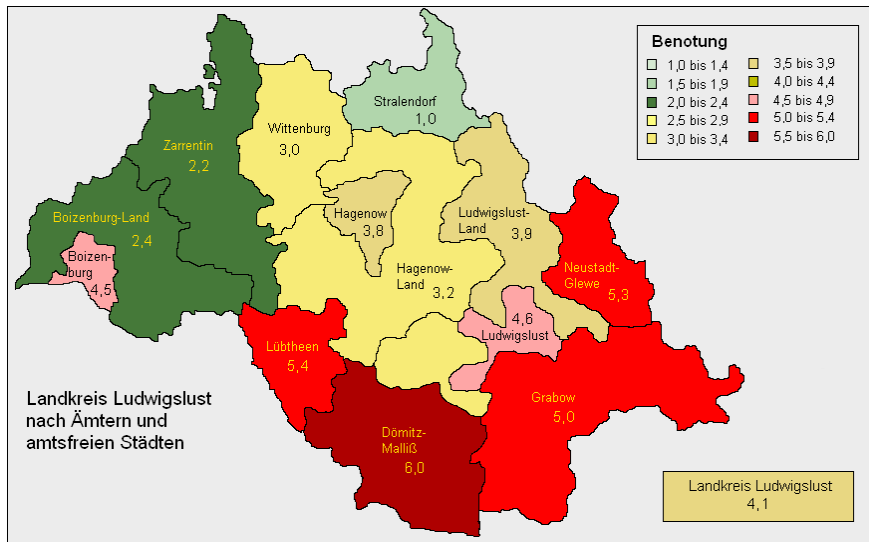

EcoRegion sustainable development measure

Ludwigslust County - Social analysis 2010

EcoRegion Partner Conference in Tallinn, 28.09.2010

... projects of Ludwigslust County

- Renewal of social analysis as planning instrument of the youth welfare service and enquiry of her influence in terms of sustainability and political decision making in the rural social room
- Introduction of a motivational and qualificational measure for achieving behavior-based energy savings at schools in ownership of the county
- Development of adapted and coordinated rehabilitation measures along river Rögnitz under consideration of the ownership and utilisation situation

Social analysis 2010 – starting point

- Renewal of analysis from 2006 → comparison of development
- Identification of lacks and deficits (risks) in the field of offering youth welfare services
- Analysis on basis of 9 municipal confederations and 4 municipal towns
- Calculation system consisting of: 46 subsidiary indicators → 13 indicators → 4 indices → **total risk**

Population structure index

Consisting of indicators: demography, politics

2006

2010

Source: Stephan Glöde (2010): Erhebung und Auswertung einer erneuten quantitativen Sozialraumanalyse im Landkreis Ludwigslust.