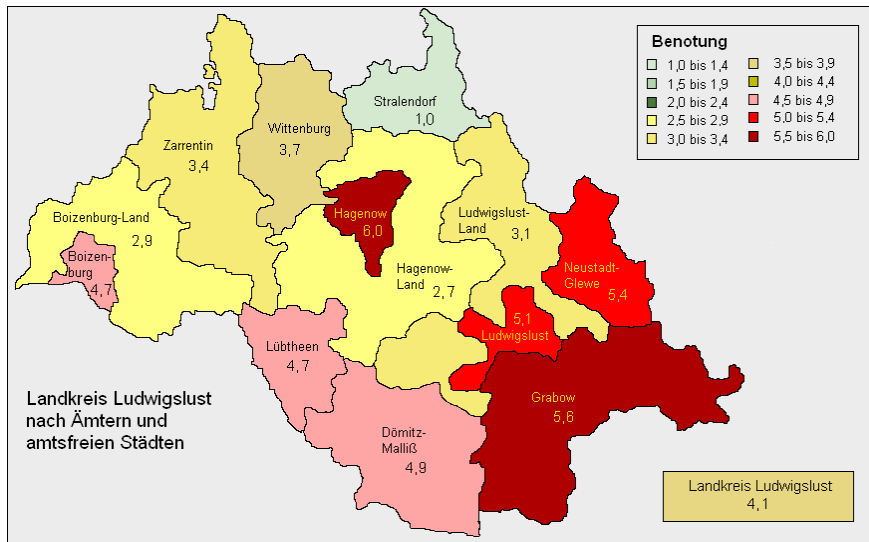

Social analysis 2010 – starting point

- Renewal of analysis from 2006 → comparison of development
- Identification of lacks and deficits (risks) in the field of offering youth welfare services
- Analysis on basis of 9 municipal confederations and 4 municipal towns
- Calculation system consisting of: 46 subsidiary indicators → 13 indicators → 4 indices → **total risk**

Population structure index

Consisting of indicators: demography, politics

2006

2010

Source: Stephan Glöde (2010): Erhebung und Auswertung einer erneuten quantitativen Sozialraumanalyse im Landkreis Ludwigslust.

Index for economic and material situation

Consisting of indicators: unemployment, housing, building, income

2006

2010

Source: Stephan Glöde (2010): Erhebung und Auswertung einer erneuten quantitativen Sozialraumanalyse im Landkreis Ludwigslust.