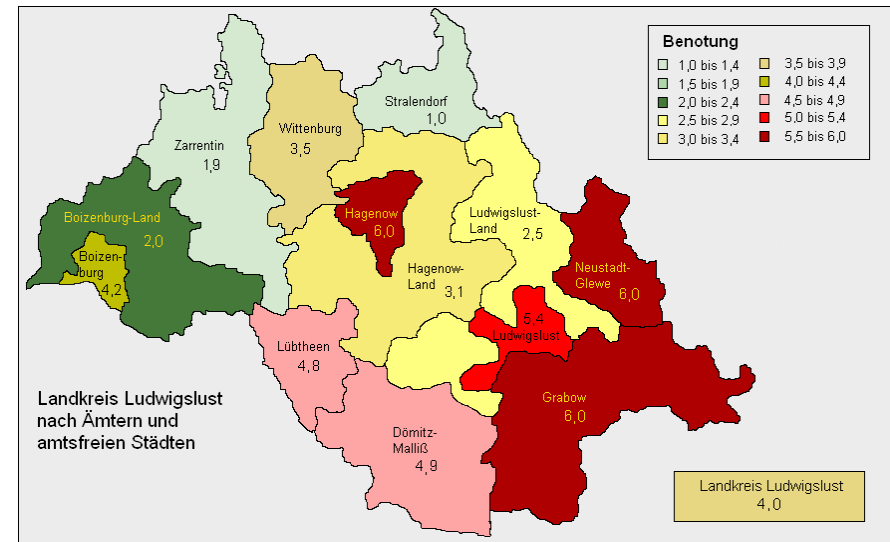

EcoRegion sustainable development measure

Ludwigslust County - Social analysis 2010

EcoRegion Partner Conference in Tallinn, 28.09.2010

... projects of Ludwigslust County

- Renewal of social analysis as planning instrument of the youth welfare service and enquiry of her influence in terms of sustainability and political decision making in the rural social room
- Introduction of a motivational and qualificational measure for achieving behavior-based energy savings at schools in ownership of the county
- Development of adapted and coordinated rehabilitation measures along river Rögnitz under consideration of the ownership and utilisation situation

Social analysis 2010 – starting point

- Renewal of analysis from 2006 → comparison of development
- Identification of lacks and deficits (risks) in the field of offering youth welfare services
- Analysis on basis of 9 municipal confederations and 4 municipal towns
- Calculation system consisting of: 46 subsidiary indicators → 13 indicators → 4 indices → **total risk**

Population structure index

Consisting of indicators: demography, politics

2006

2010

Source: Stephan Glöde (2010): Erhebung und Auswertung einer erneuten quantitativen Sozialraumanalyse im Landkreis Ludwigslust.

Index for economic and material situation

Consisting of indicators: unemployment, housing, building, income

2006

2010

Source: Stephan Glöde (2010): Erhebung und Auswertung einer erneuten quantitativen Sozialraumanalyse im Landkreis Ludwigslust.